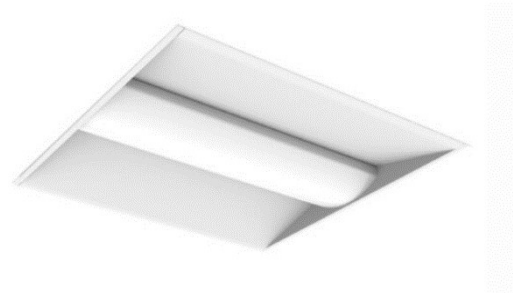

Ideal for use in Corridors, Hospitals, Meeting Rooms, Reception Areas, Retail Environments and Schools