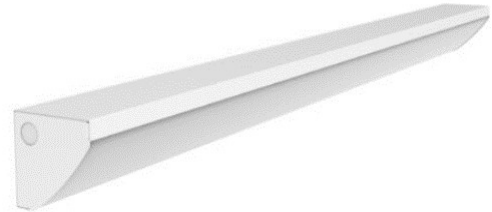

Elite Angled Linear LED Light: Corner-to-Corner Brilliance

The Elite Angled Linear LED Light is your answer to comprehensive room illumination. This luminaire's innovative design ensures that no corner remains in the dark, spreading light to all corners of your space.

With advanced LED technology and an angled form, Elite effectively eliminates shadows and dark spots, creating a well-lit and welcoming atmosphere. It's the perfect solution for achieving balanced, consistent brightness, making any room feel more inviting.

Elevate your lighting experience with the Elite Angled Linear LED Light, where form and function work together seamlessly. Illuminate your space with confidence, knowing that every corner is touched by brilliance.