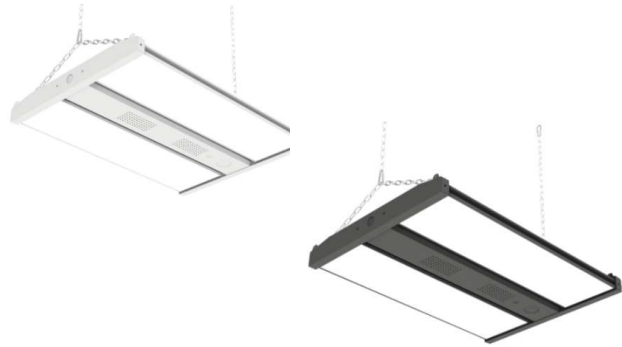

Apollo Lowbay Linear LED Light: Lighting the Future

Elevate your lighting experience with Apollo Lowbay, where cutting-edge technology meets the ambition of the Apollo missions. Illuminate your commercial space with confidence, knowing that Apollo Lowbay is the shining star in the world of modern lighting.

Emergency - Add 'E' to Code
Dimmable - Add 'D' to Code

For
For Dali